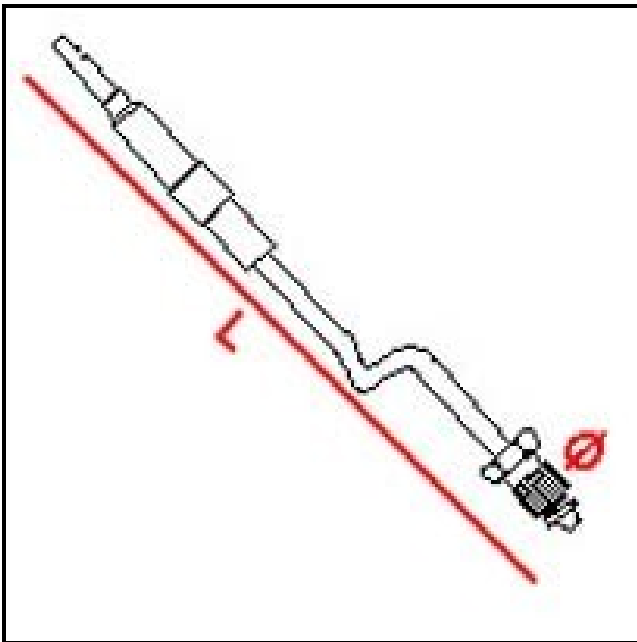

4101031

## Technical data

DEPTH MM	L=600mm
THREAD MA	8X1
MATERIAL	RAME/COPPER