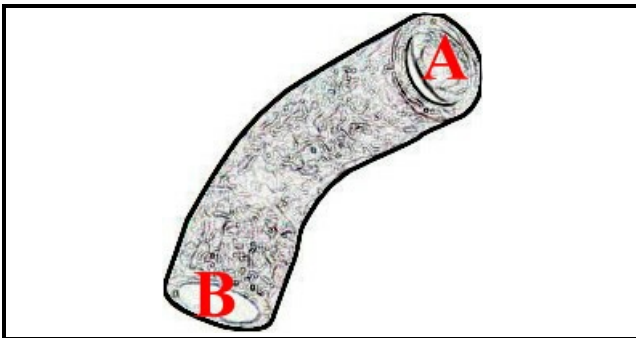

2108250

**WASH PIPE D30**

Date: 31-10-2024

ORIGINAL  
**OSP**  
SPARE PARTS**Technical data**

MINIMUM INTERNAL DIAMETER mm	A=34mm
MAXIMUM INTERNAL DIAMETER mm	B=34mm
NUMBER OF WAYS	2 VIE/WAYS

**Manufacturer code**