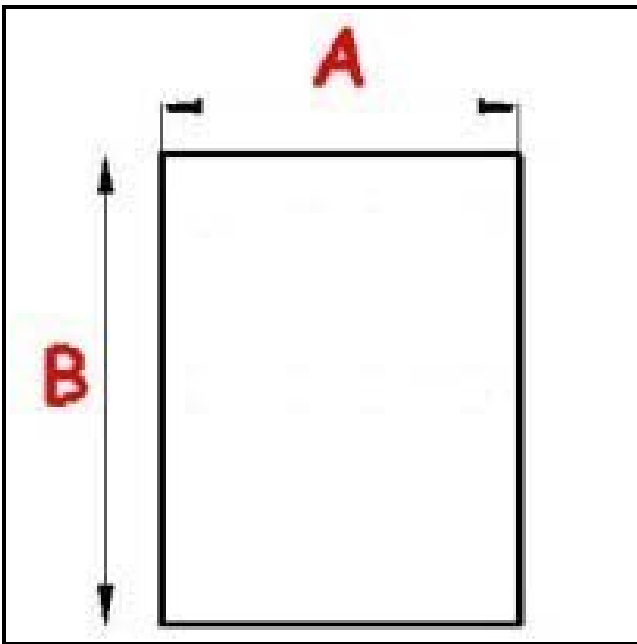

# MAGNETIC SNAP IN GASKET ARM PA 1/1 (2018) 705X1410mm YY28

Date: 04-08-2025

ORIGINAL  
**OSP**  
SPARE PARTS

## Technical data

SHORT SIDE mm	A=705mm
LONG SIDE mm	B=1410mm
PROFILE TYPE	YY28