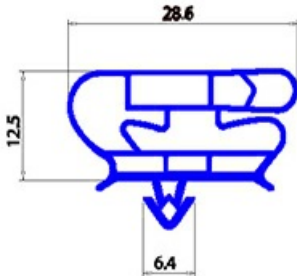

# MAGNETIC SNAP IN GASKET ARM PA 1/1 (2018) 705X1410mm YY28

Date: 04-08-2025

ORIGINAL  
**OSP**  
SPARE PARTS

## Technical data

SHORT SIDE mm	A=705mm
LONG SIDE mm	B=1410mm
PROFILE TYPE	YY28