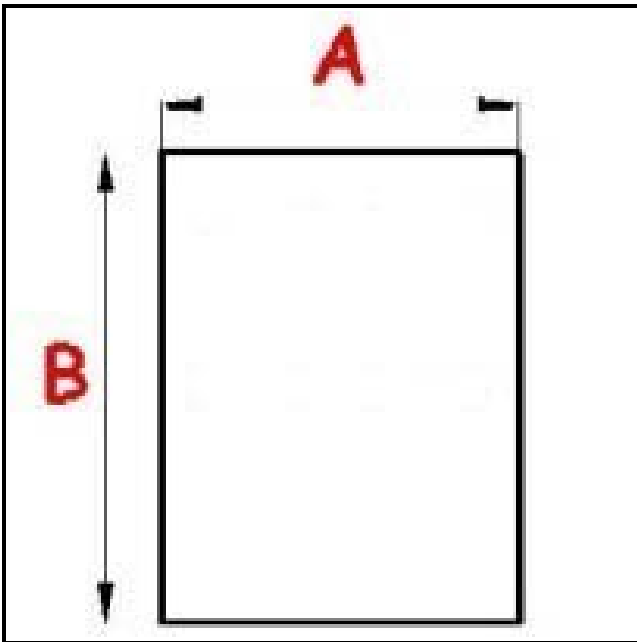

2123300

MAGNETIC SNAP IN GASKET 180X445mm QQ21 O.D.

Date: 05-08-2025

Technical data

SHORT SIDE mm	A=180mm
LONG SIDE mm	B=445mm
PROFILE TYPE	QQ21