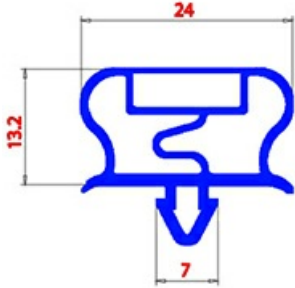

2123300

MAGNETIC SNAP IN GASKET 180X445mm QQ21 O.D.

Date: 05-08-2025

Technical data

SHORT SIDE mm	A=180mm
LONG SIDE mm	B=445mm
PROFILE TYPE	QQ21