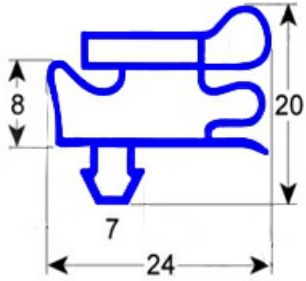

# MAGNETIC SNAP IN GASKET 595X1615 QQ18

Date: 05-07-2025

ORIGINAL  
**OSP**  
SPARE PARTS

## Technical data

PROFILE TYPE	QQ18
LONG SIDE mm	B=1615 mm
SHORT SIDE mm	A=595mm