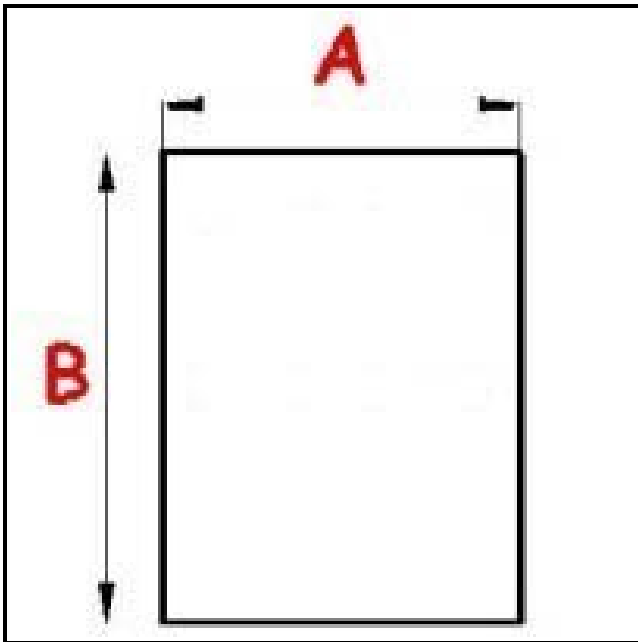

# MAGNETIC SNAP IN GASKET 595X1615 QQ18

Date: 05-07-2025

ORIGINAL  
**OSP**  
SPARE PARTS

## Technical data

PROFILE TYPE	QQ18
LONG SIDE mm	B=1615 mm
SHORT SIDE mm	A=595mm