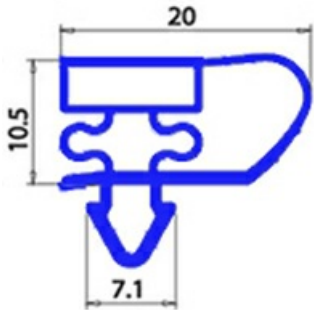

# MAGNETIC SNAP IN GASKET 640X1465MM YY22 O.D.

Date: 05-05-2025

ORIGINAL  
**OSP**  
SPARE PARTS

## Technical data

PROFILE TYPE	YY22
LONG SIDE mm	B=1465 mm
SHORT SIDE mm	A=640 mm