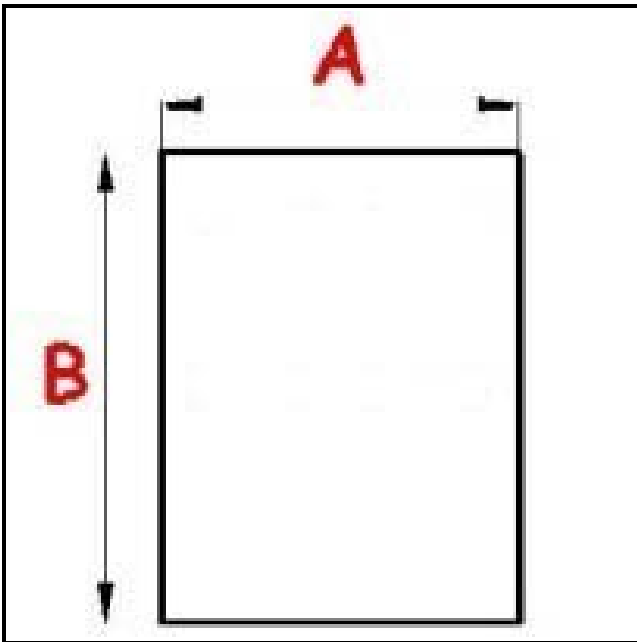

2103665

MAGNETIC SNAP IN GASKET 475X620MM QQ8 O.D.

Date: 05-07-2025

Technical data

SHORT SIDE mm	A=475 mm
LONG SIDE mm	B=620 mm
PROFILE TYPE	QQ8