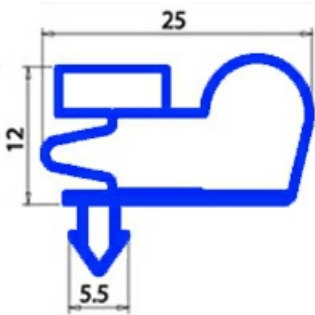

2103665

MAGNETIC SNAP IN GASKET 475X620MM QQ8 O.D.

Date: 05-07-2025

Technical data

SHORT SIDE mm	A=475 mm
LONG SIDE mm	B=620 mm
PROFILE TYPE	QQ8