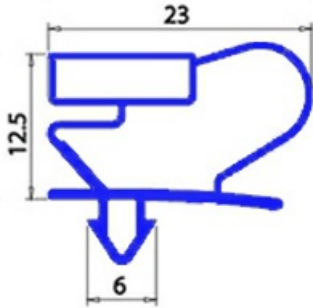

# GASKET MAGNETIC SNAP 668X771 mm QQ2

Date: 03-05-2025

## Technical data

SHORT SIDE mm	A=668 mm
LONG SIDE mm	B=771 mm
PROFILE TYPE	QQ2