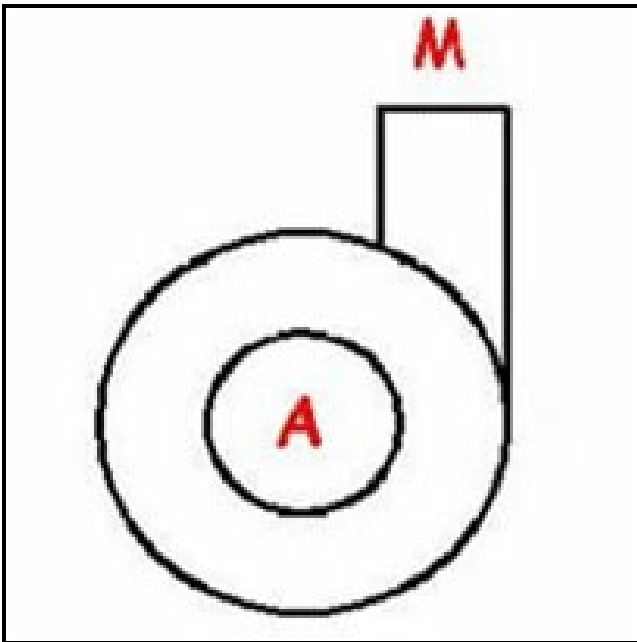

### Technical data

DIAMETER SUCTION mm	A=28mm
DIAMETER FLOW mm	M=28mm
DIRECTION OF ROTATION RIGHT	DX / RIGHT