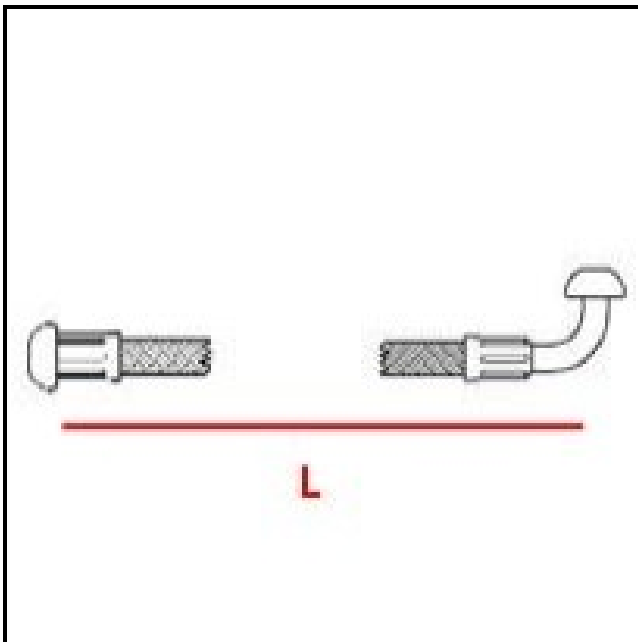

2110043

STAINLESS STEEL FLEX PIPE FF 3/8 CONICAL CURVE 500mm

Date: 03-08-2025

Technical data

DEPTH MM	L=500mm
GAS THREAD	F-FC 3/8
MATERIAL	INOX