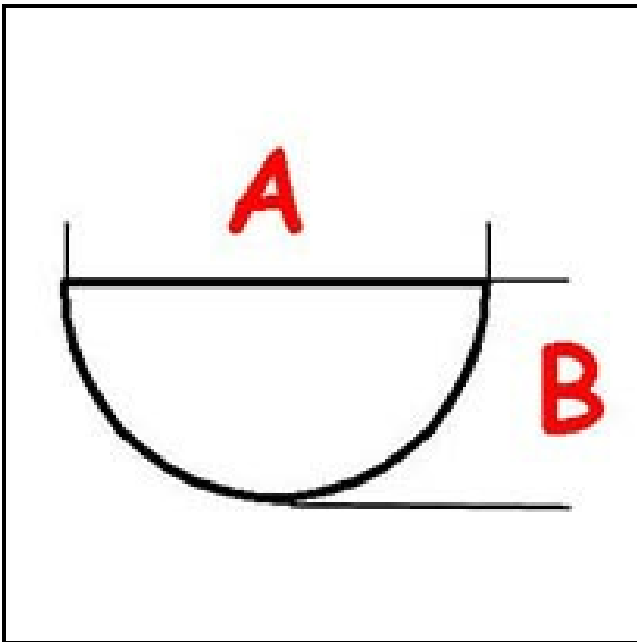

3108616

HANDLE

Date: 18-06-2025

ORIGINAL
OSP
SPARE PARTS

Technical data

DEPTH MM	A=6mm
WIDTH MM	B=5mm
EXTERNAL DIAMETER mm	Ø=72mm
HOLE FOR HALF-MOON SHAFT	MEZZALUNA/HALF-MOON

Manufacturer code

ANGELO PO GRANDI CUCINE SPA