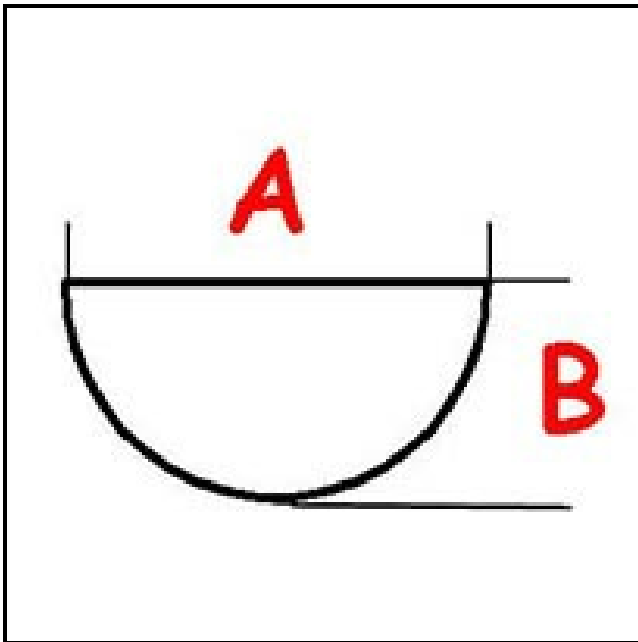

## Technical data

DEPTH MM	A=8mm
WIDTH MM	B=6mm
EXTERNAL DIAMETER mm	Ø=40mm
HOLE FOR HALF-MOON SHAFT	MEZZALUNA/HALF-MOON