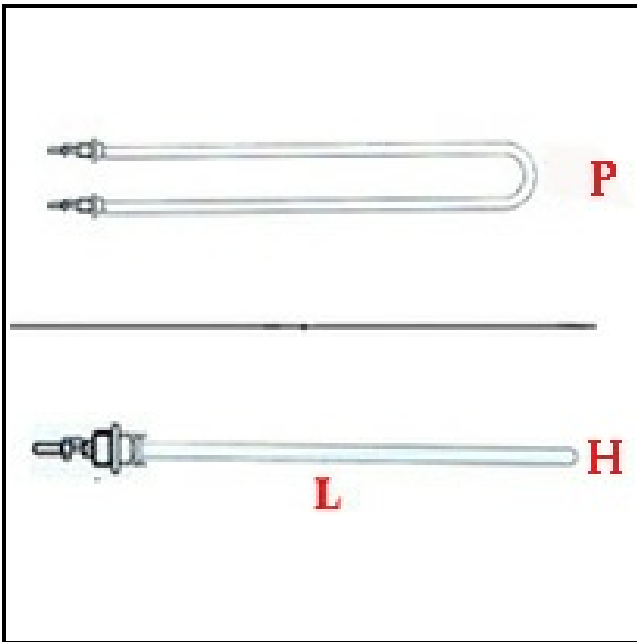

1101455

HEATING ELEMENT FINNED - FOR AS 230V-1500W

Date: 18-06-2025

ORIGINAL
OSP
SPARE PARTS

Technical data

DEPTH MM	L=398mm
WIDTH MM	P=50mm
HEIGHT MM	H=25mm
ELEMENTS	ELEMENTI/ELEMENTS=1
KILOWATT KW	KW=1,5
WATT	WATT=1500
MONOPHASE	MONOFASE/MONOPHASE
NUMBER OF POLES	POLI/POLES=2
DRY HEATING ELEMENT	SECCO/DRY