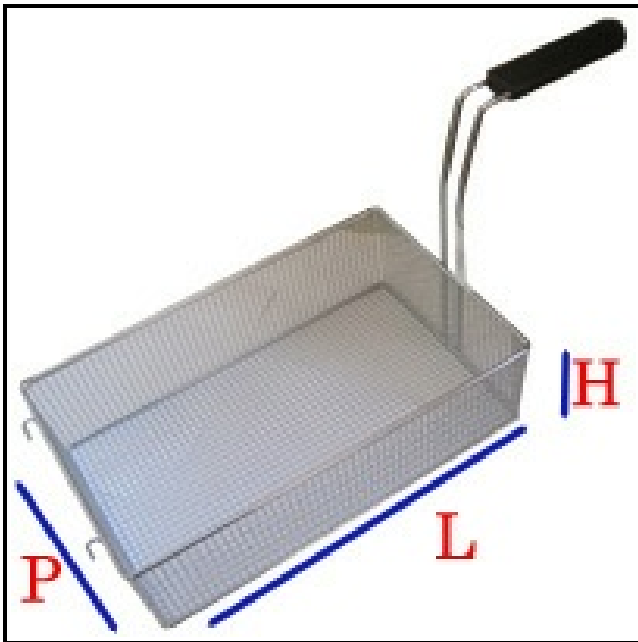

5107028

BASKET 250X105X245MM

Date: 06-08-2025

ORIGINAL
OSP
SPARE PARTS

Technical data

DEPTH MM	L=250mm
WIDTH MM	P=105mm
HEIGHT MM	H=245mm
TYPE	CUOCIPASTA/PASTA COOKER
MATERIAL	INOX

Manufacturer code

BERTO'S SPA