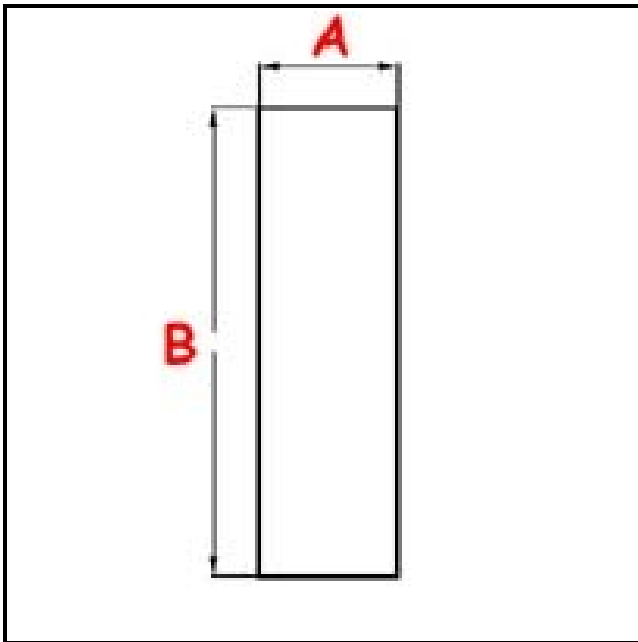

3111143

"OVER FLOW 1"1/2 mm190 LP650-800-1200"

Date: 29-08-2025

Technical data

HEIGHT MM	B=190mm
MATERIAL	INOX
LOWER DIAMETER	A=39mm

Manufacturer code

VELOX BARCHITTA S.R.L.