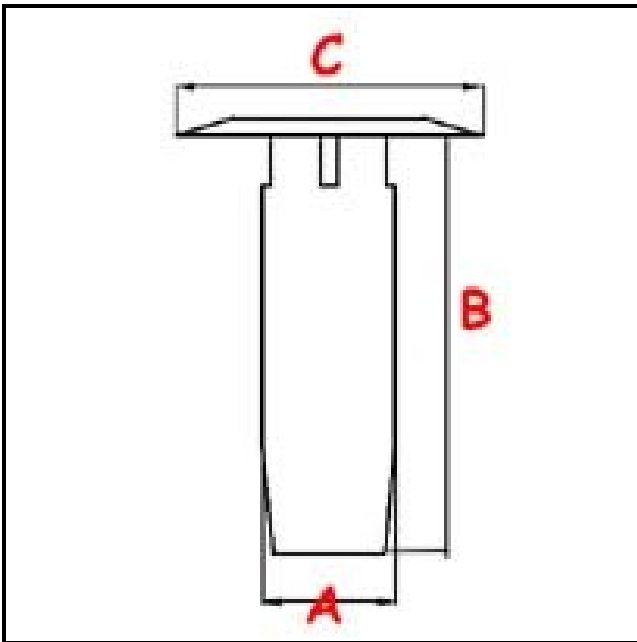

3111028

OVERFLOW HOOD PPL IME

Date: 13-07-2025

Technical data

HEIGHT MM	B=190mm
MATERIAL	PLASTICA/PLASTIC
UPPER DIAMETER	C=43mm
LOWER DIAMETER	A=35mm

Manufacturer code

OMNIWASH GROUP SRL

SIMONELLI GROUP SPA