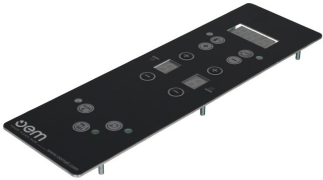

# SWITCH PANEL + PC BOARD

Date: 17-08-2025

ORIGINAL  
**OSP**  
SPARE PARTS

**oem**  
YOUR PIZZA HUB

## Technical data

DEPTH MM	L=280mm
WIDTH MM	P=85mm