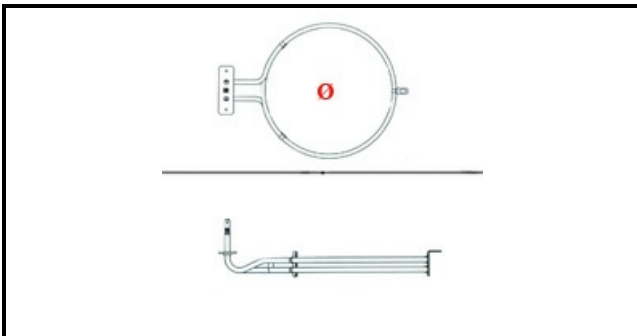

## Technical data

DEPTH MM	L=210mm
HEIGHT MM	H=27mm
ELEMENTS	ELEMENTI/ELEMENTS=1
SQUARE FLANGE	RETTANGOLARE/SQUARE FLANGE=100X22mm
EXTERNAL DIAMETER mm	Ø=190mm
KILOWATT KW	KW=2,5
WATT	WATT=2500
MONOPHASE	MONOFASE/MONOPHASE
NUMBER OF POLES	POLI/POLES=2
DRY HEATING ELEMENT	SECCO/DRY
INTERNAL DIAMETER mm	Ø=176mm