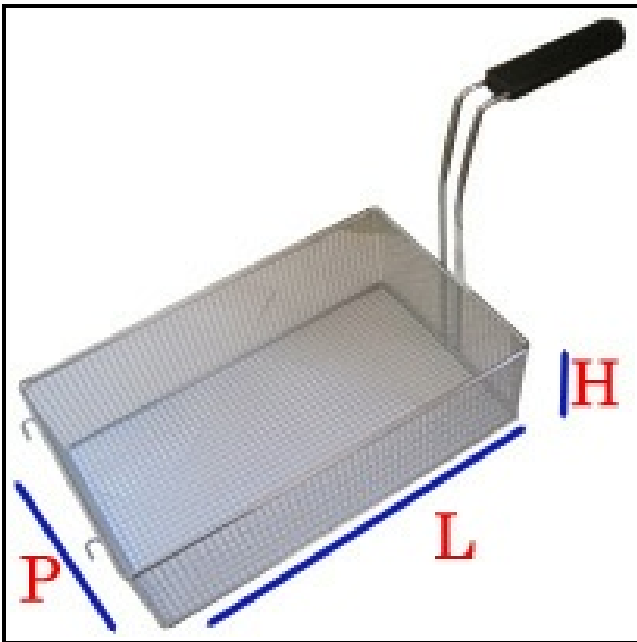

5107001

FRYER BASKET 260X270X105H

Date: 02-10-2025

ORIGINAL
OSP
SPARE PARTS

Technical data

DEPTH MM	L=270mm
WIDTH MM	P=260mm
HEIGHT MM	H=105mm
TYPE	FRIGGITRICE/FRYER
MATERIAL	INOX

Manufacturer code

LOTUS SPA