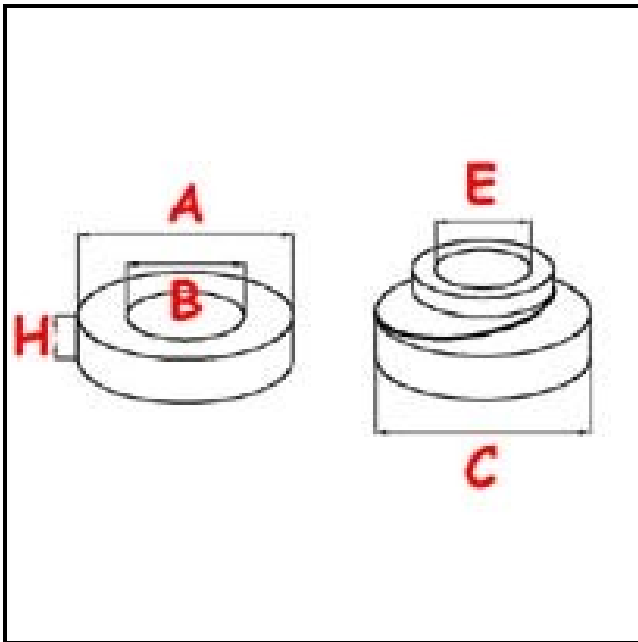

## Technical data

BAKED CLAY SEAL EXTERNAL DIAMETER mm	A=26mm
BAKED CLAY SEAL HEIGHT mm	H=5,5mm
BAKED CLAY SEAL INTERNAL DIAMETER mm	B=14mm
MECHANIC SEAL EXTERNAL DIAMETER mm	C=24mm
MECHANIC SEAL INTERNAL DIAMETER mm	E=12mm