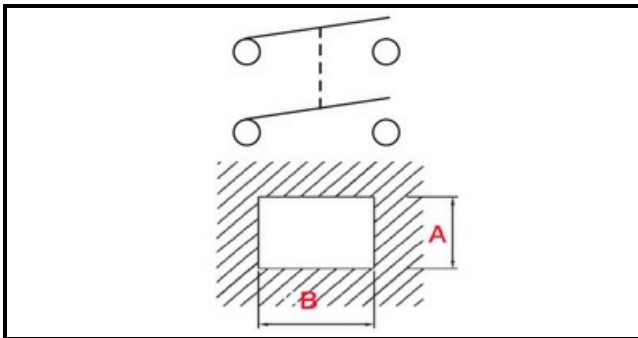

1105288

**SWITHC FOR SLICER FABA 250G**

Date: 31-10-2024

ORIGINAL  
**OSP**  
SPARE PARTS**Technical data**

DEPTH MM	B=30mm
WIDTH MM	A=22mm
NUMBER OF POLES	POLI/POLES=4
NUMBER OF POSITIONS	0-1
VOLT	250V
COLOR	ROSSO/RED
COLOR	VERDE/GREEN