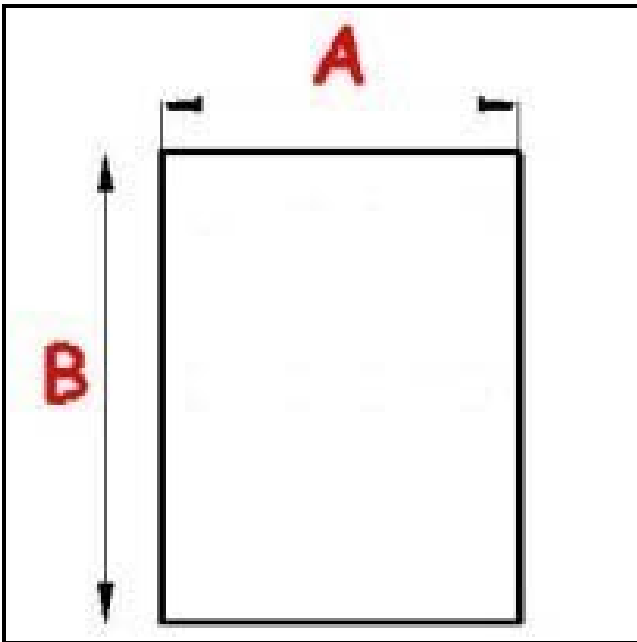

2103780

MAGNETIC SNAP IN GASKET 510X435mm QQ1

Date: 05-08-2025

ORIGINAL
OSP
SPARE PARTS

Technical data

SHORT SIDE mm	A=435 mm
LONG SIDE mm	B=510 mm
PROFILE TYPE	QQ1

Manufacturer code

ELECTROLUX PROFESSIONAL S.P.A.