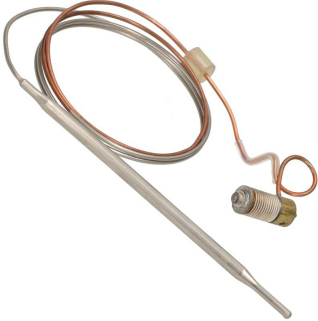

1129042

SENSITIVE ELEMENT MINISIT 30-100 LG. 1050mm

Date: 03-08-2025

Manufacturer code

ELECTROLUX PROFESSIONAL S.P.A.

SIT SPA
