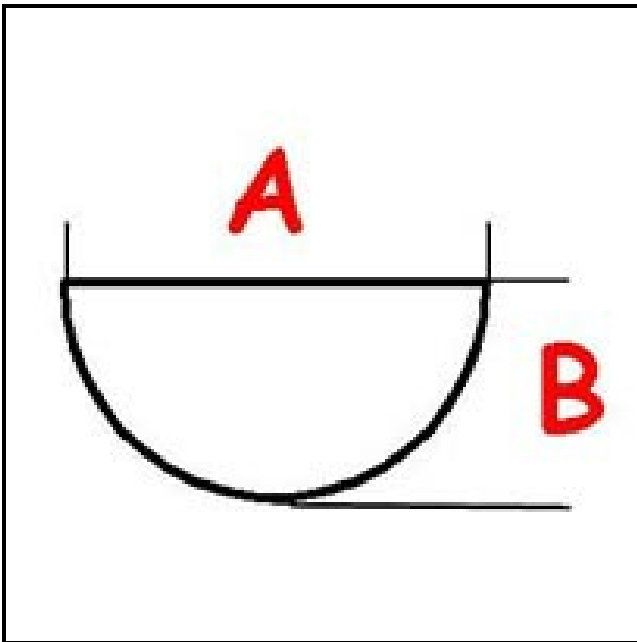

3108545

KNOB

Date: 03-08-2025

ORIGINAL
OSP
SPARE PARTS

Technical data

DEPTH MM	A=10mm
WIDTH MM	B=8mm
EXTERNAL DIAMETER mm	Ø=55mm
HOLE FOR HALF-MOON SHAFT	MEZZALUNA/HALF-MOON
MAXIMUM TEMPERATURE °	T max=280°