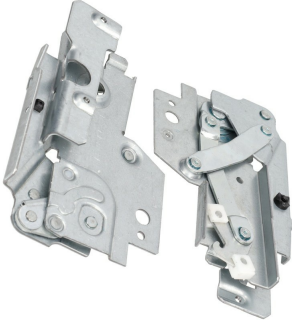

9501048

50286356006 KIT, DOOR HINGE, RIGHT-LEFT

Date: 29-08-2025

ORIGINAL
OSP
SPARE PARTS

Manufacturer code

ELECTROLUX - REX APPLIANCES SPA