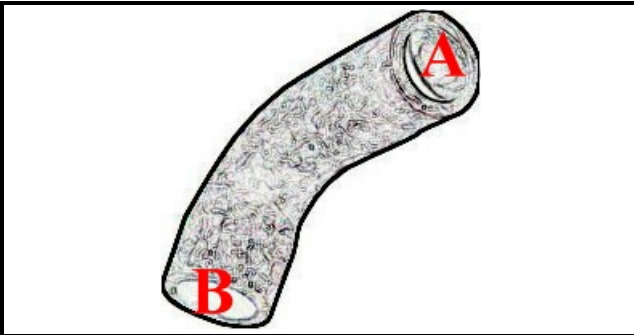

2108355

**HOSE FOR DISCHARGE (EPDM 28 160)**

Date: 01-11-2024

ORIGINAL  
**OSP**  
SPARE PARTS**Technical data**

MINIMUM INTERNAL DIAMETER mm	A=22mm
MAXIMUM INTERNAL DIAMETER mm	B=22mm
NUMBER OF WAYS	2 VIE/WAYS