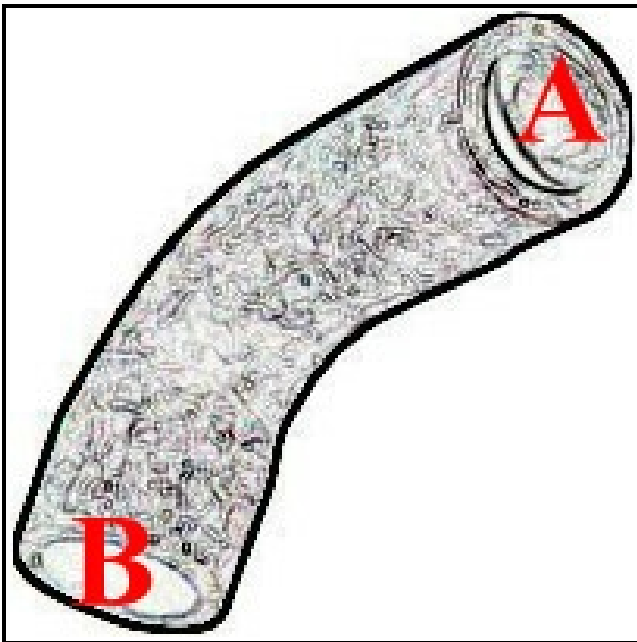

# "OUTLET HOSE FOR ""B15-19"" PUMP"

Date: 16-06-2025

ORIGINAL  
**OSP**  
SPARE PARTS

## Technical data

MINIMUM INTERNAL DIAMETER mm	A=25mm
MAXIMUM INTERNAL DIAMETER mm	B=32mm
NUMBER OF WAYS	2 VIE/WAYS