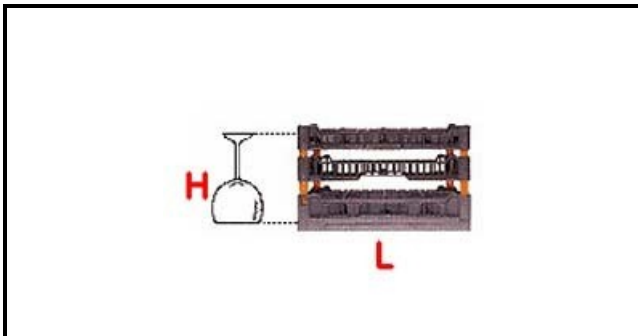

5101144

BASKET 500X500mm 12 PLACES

Date: 03-05-2025

Technical data

DEPTH MM	L=500mm
WIDTH MM	P=500mm
HEIGHT MM	H=265mm
MATERIAL	PLASTICA/PLASTIC