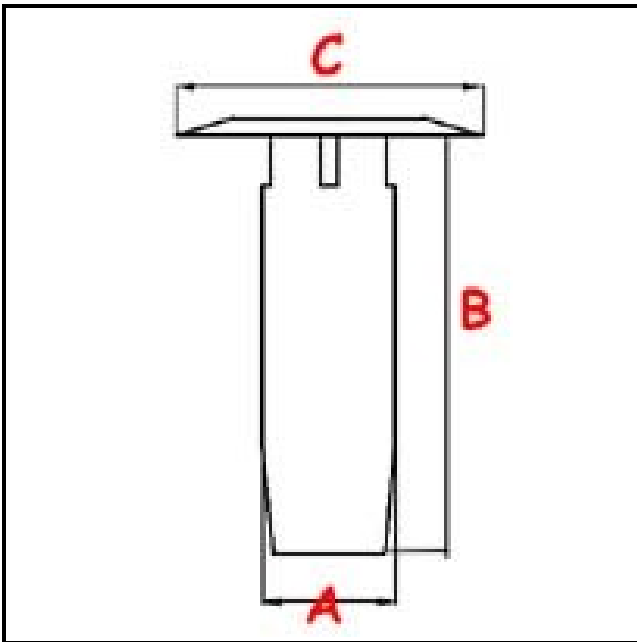

3111223

OVERFLOW 165mm N750 / N750PS MOPLEN T

Date: 04-08-2025

Technical data

HEIGHT MM	B=174mm
MATERIAL	PLASTICA/PLASTIC
UPPER DIAMETER	C=34mm
LOWER DIAMETER	A=31mm

Manufacturer code

SILANOS SRL