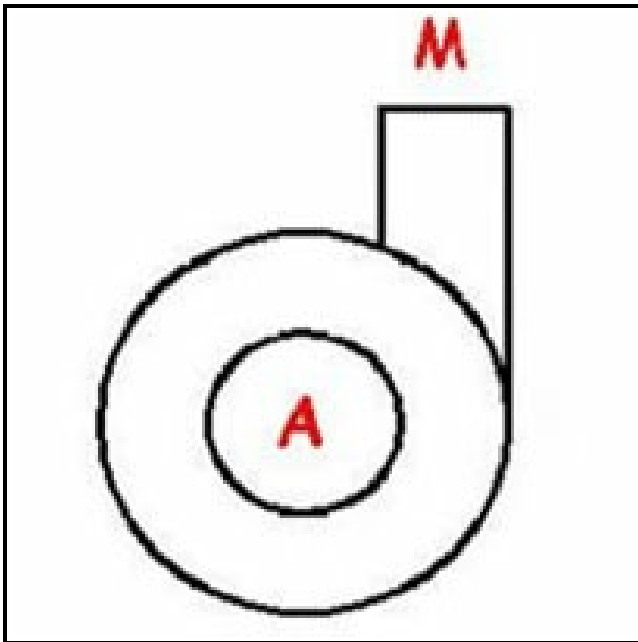

1103467

BODY PUMP

Date: 15-07-2025

Technical data

DIAMETER SUCTION mm	A=28mm
DIAMETER FLOW mm	M=28mm
DIRECTION OF ROTATION RIGHT	DX / RIGHT

Manufacturer code

ELETTROBAR EUROTEC SRL

MBM- EUROTEC SRL -