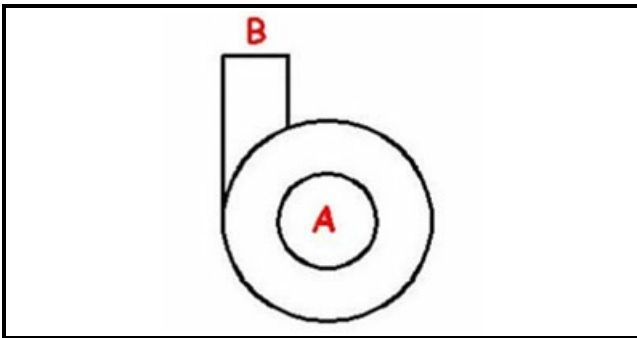

1103139

BODY PUMP 1,5HP LGB

Date: 02-05-2025

ORIGINAL
OSP
SPARE PARTS

Technical data

DIAMETER SUCTION mm	A=57mm
DIAMETER FLOW mm	B=42mm
DIRECTION OF ROTATION LEFT	SX / LEFT

Manufacturer code

SILANOS SRL