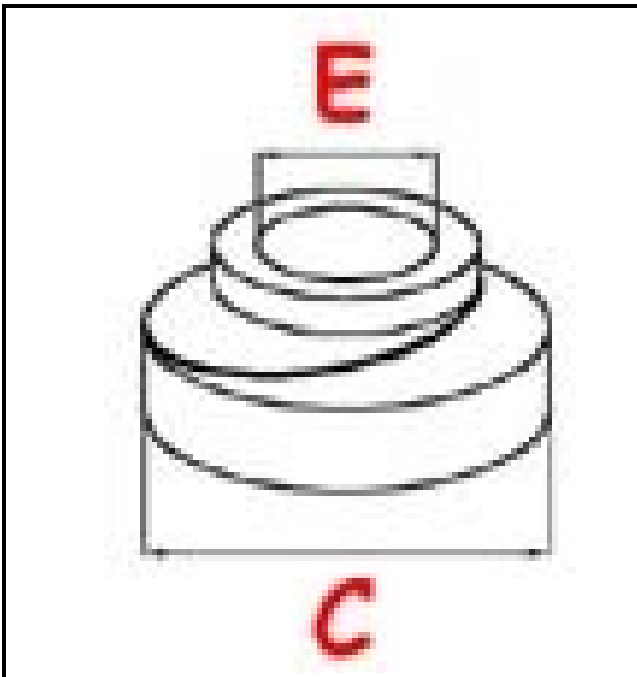

3110054

MECHANIC SEAL D.13

Date: 17-06-2025

Technical data

MECHANIC SEAL EXTERNAL DIAMETER mm	C=24,5mm
MECHANIC SEAL INTERNAL DIAMETER mm	E=13mm