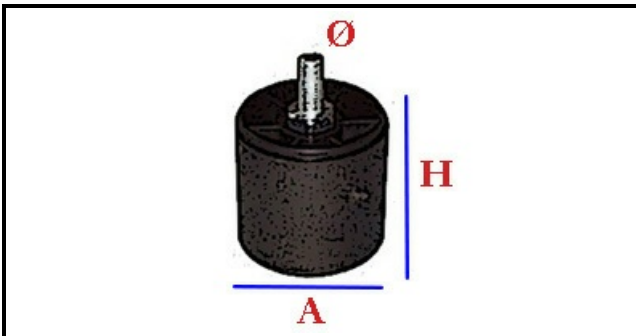

## Technical data

|                |             |
|----------------|-------------|
| HEIGHT MM      | H min=183mm |
| THREAD MA      | M10         |
| MATERIAL       | INOX        |
| LOWER DIAMETER | A=57mm      |
| HEIGHT MM      | H max=220mm |