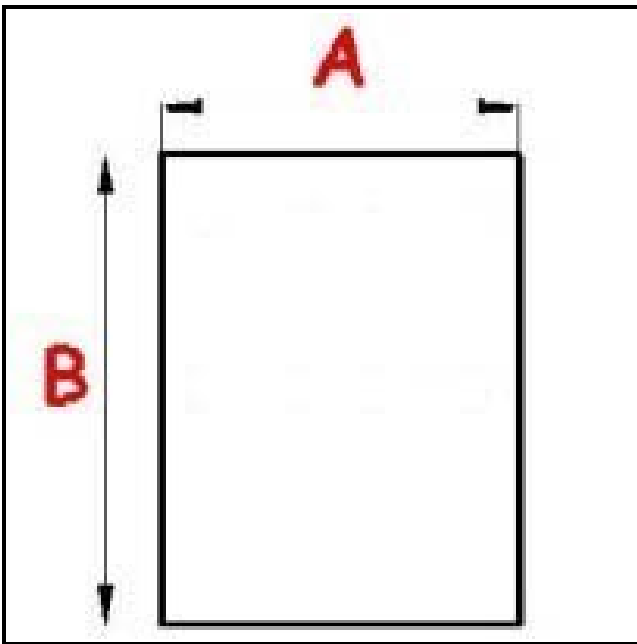

2123344

MAGNETIC SNAP IN GASKET INT.277X487mm EXT.288X498mm QQ1 GREY

Date: 07-08-2025

Technical data

SHORT SIDE mm	A=288mm
LONG SIDE mm	B=498mm
PROFILE TYPE	QQ1