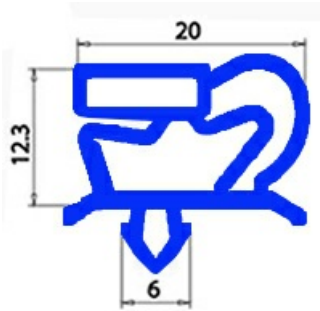

2123344

MAGNETIC SNAP IN GASKET INT.277X487mm EXT.288X498mm QQ1 GREY

Date: 07-08-2025

Technical data

SHORT SIDE mm	A=288mm
LONG SIDE mm	B=498mm
PROFILE TYPE	QQ1