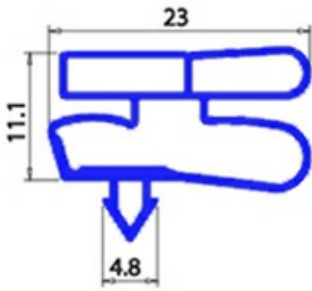

2123259

Date: 05-08-2025

Technical data

SHORT SIDE mm	A=661mm
LONG SIDE mm	B=1422mm
PROFILE TYPE	XX3