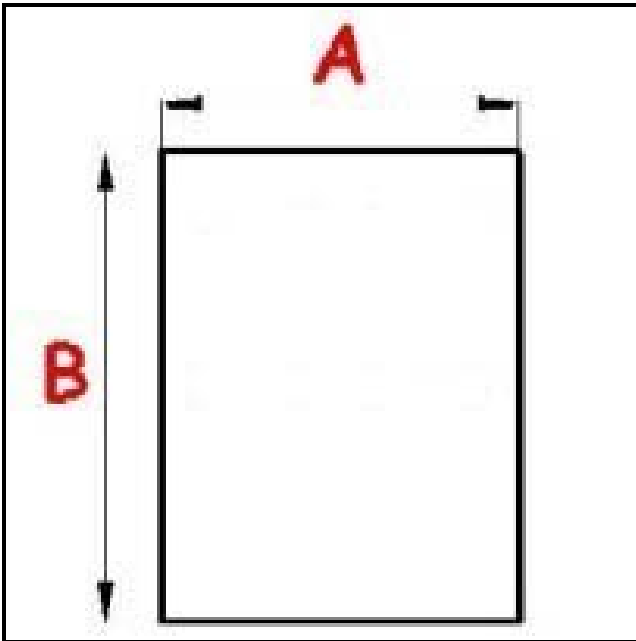

2123259

Date: 05-08-2025

Technical data

SHORT SIDE mm	A=661mm
LONG SIDE mm	B=1422mm
PROFILE TYPE	XX3