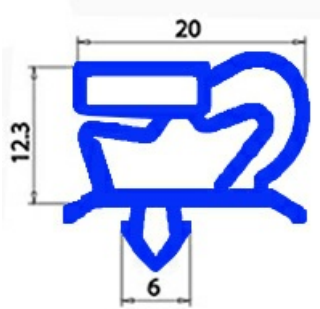

2123212

MAGNETIC SNAP IN GASKET 564X1632MM QQ1 (INT.553X1621mm)

Date: 17-06-2025

Technical data

SHORT SIDE mm	A=564mm
LONG SIDE mm	B=1632mm
PROFILE TYPE	QQ1