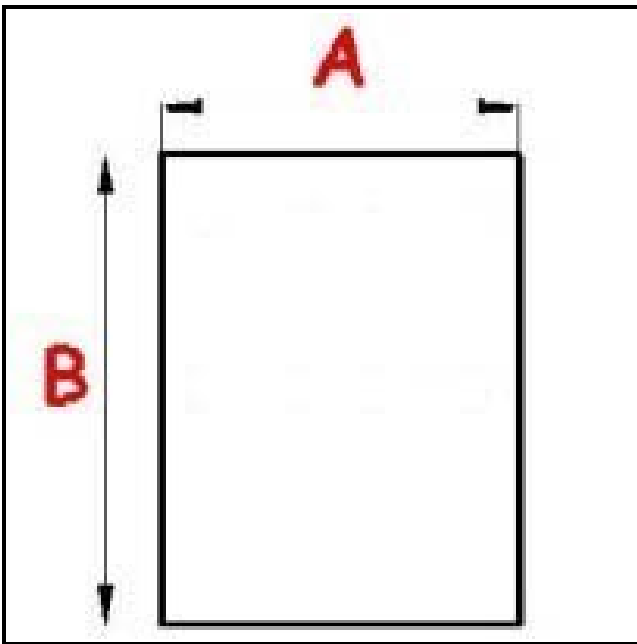

2123212

MAGNETIC SNAP IN GASKET 564X1632MM QQ1 (INT.553X1621mm)

Date: 17-06-2025

Technical data

SHORT SIDE mm	A=564mm
LONG SIDE mm	B=1632mm
PROFILE TYPE	QQ1