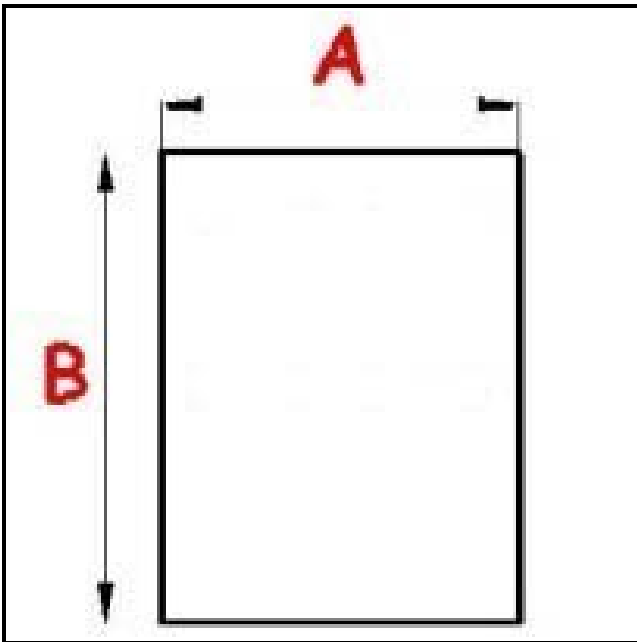

2103549

GASKET MAGNETIC SNAP 200X425MM O.D. QQ1

Date: 12-08-2025

Technical data

SHORT SIDE mm	A=200 mm
LONG SIDE mm	B=425 mm
PROFILE TYPE	QQ1