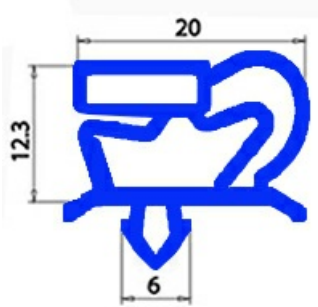

2103549

GASKET MAGNETIC SNAP 200X425MM O.D. QQ1

Date: 12-08-2025

Technical data

SHORT SIDE mm	A=200 mm
LONG SIDE mm	B=425 mm
PROFILE TYPE	QQ1