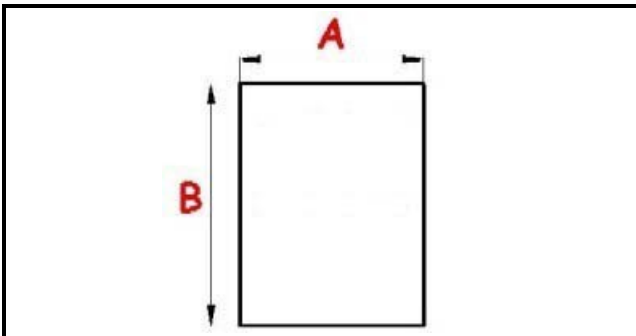

2103528

GASKET MAGNETIC SNAP 400x600 mm O.D. QQ1

Date: 11-05-2025

Technical data

SHORT SIDE mm	A=400 mm
LONG SIDE mm	B=600 mm
PROFILE TYPE	QQ1