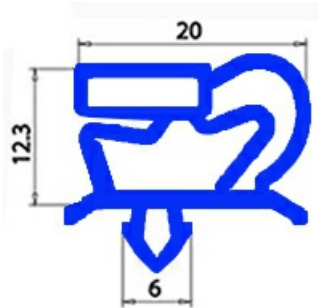

2103341

MAGNETIC SNAP-IN GASKET 1495X565mm O.D. QQ1

Date: 10-08-2025

Technical data

SHORT SIDE mm	A=565 mm
LONG SIDE mm	B=1495 mm
PROFILE TYPE	QQ1