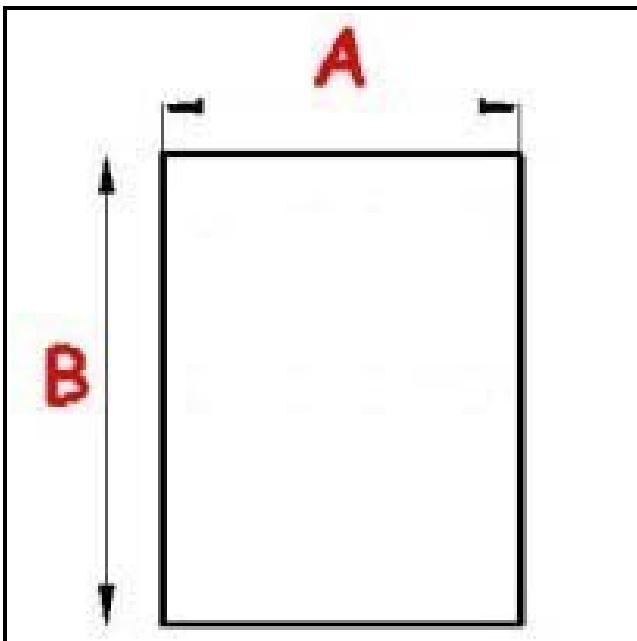

2103341

MAGNETIC SNAP-IN GASKET 1495X565mm O.D. QQ1

Date: 10-08-2025

Technical data

SHORT SIDE mm	A=565 mm
LONG SIDE mm	B=1495 mm
PROFILE TYPE	QQ1