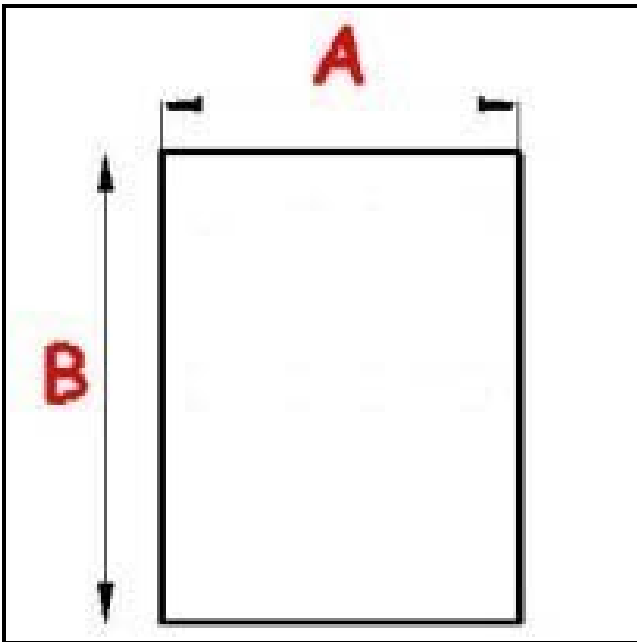

2103338

GASKET MAGNETIC SNAP 485X685MM O.D. QQ1

Date: 10-08-2025

Technical data

SHORT SIDE mm	A=485 mm
LONG SIDE mm	B=685 mm
PROFILE TYPE	QQ1