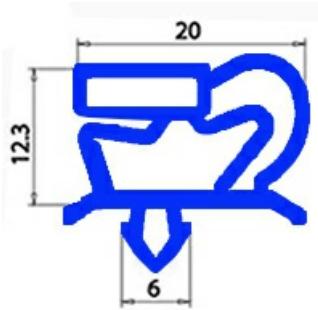

2103338

GASKET MAGNETIC SNAP 485X685MM O.D. QQ1

Date: 10-08-2025

Technical data

SHORT SIDE mm	A=485 mm
LONG SIDE mm	B=685 mm
PROFILE TYPE	QQ1