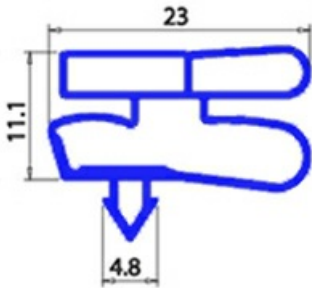

# MAGNETIC SNAP-IN GASKET 1695X570 mm MONDIAL ELITE XX3

Date: 18-06-2025

## Technical data

SHORT SIDE mm	A=570 mm
LONG SIDE mm	B=1695 mm
PROFILE TYPE	XX3