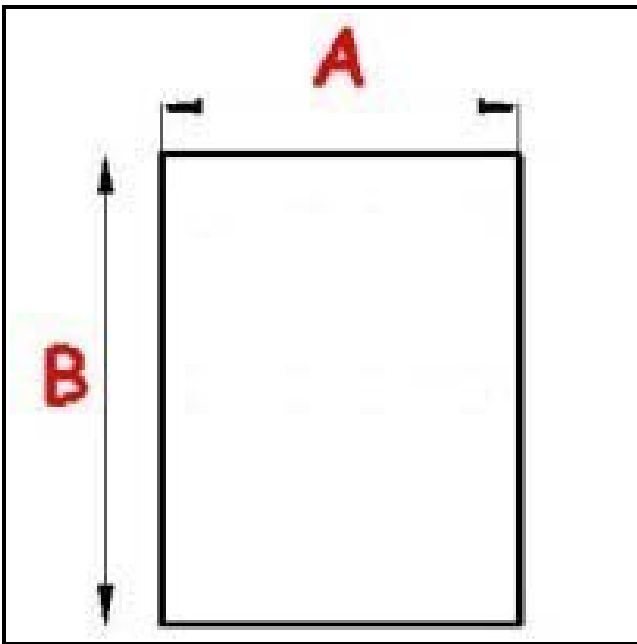

# MAGNETIC SNAP-IN GASKET 1695X570 mm MONDIAL ELITE XX3

Date: 18-06-2025

## Technical data

SHORT SIDE mm	A=570 mm
LONG SIDE mm	B=1695 mm
PROFILE TYPE	XX3