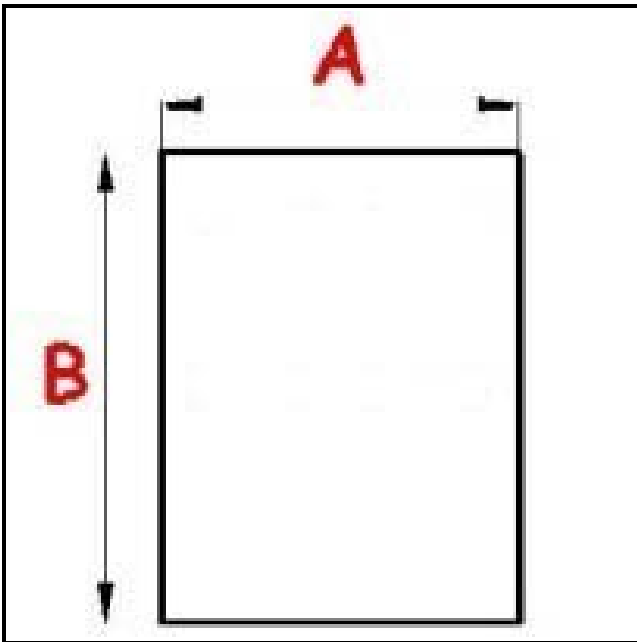

2113017

GASKET OVEN FRONT 450X415 mm

Date: 05-08-2025

Technical data

LONG SIDE mm	B=450mm
SHORT SIDE mm	A=415mm