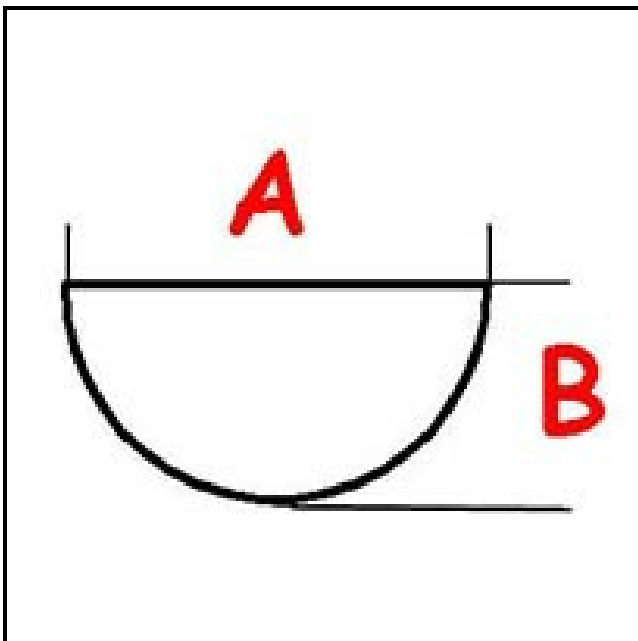

3108557

KNOB ELECTRICAL PIN §6

Date: 17-06-2025

ORIGINAL
OSP
SPARE PARTS

Technical data

DEPTH MM	A=6mm
WIDTH MM	B=5mm
EXTERNAL DIAMETER mm	Ø=71mm
HOLE FOR HALF-MOON SHAFT	MEZZALUNA/HALF-MOON

Manufacturer code