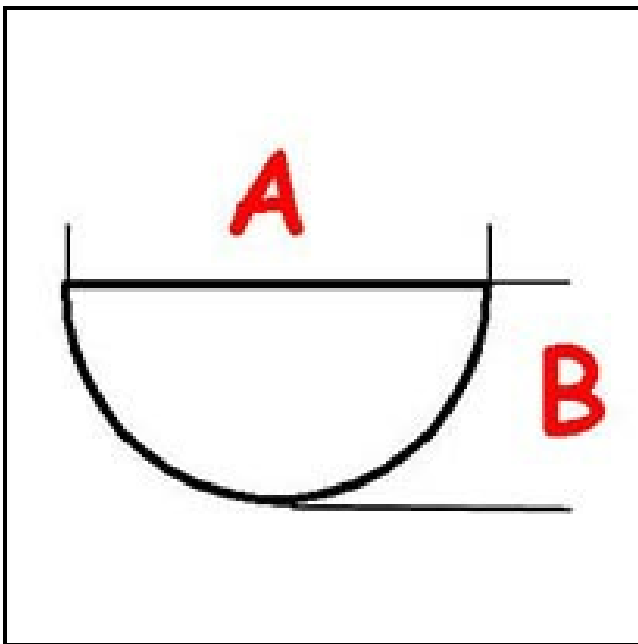

3108237

KNOB

Date: 06-08-2025

ORIGINAL
OSP
SPARE PARTS

Technical data

DEPTH MM	A=6mm
WIDTH MM	B=5mm
EXTERNAL DIAMETER mm	Ø=39mm
HOLE FOR HALF-MOON SHAFT	MEZZALUNA/HALF-MOON

Manufacturer code

CB SRL