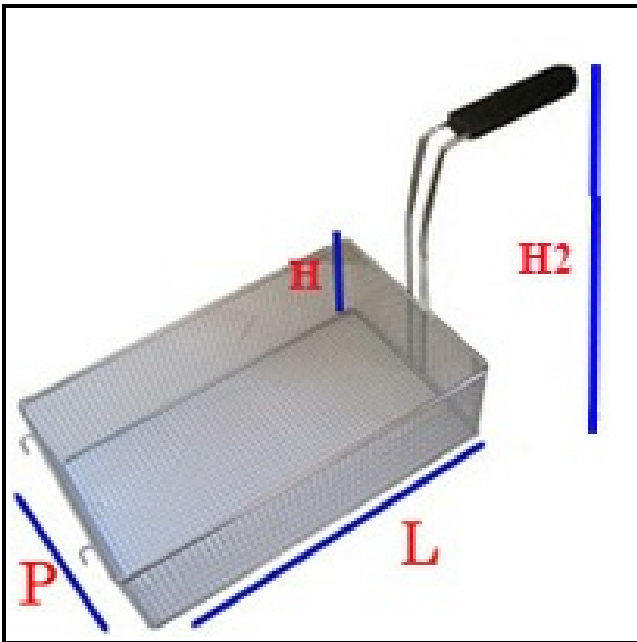

5107050

FRYER BASKET 290X280X150H

Date: 05-08-2025

ORIGINAL
OSP
SPARE PARTS

Technical data

DEPTH MM	L=290mm
WIDTH MM	P=280mm
HEIGHT MM	H=150mm
TYPE	FRIGGITRICE/FRYER
MATERIAL	INOX
HEIGHT MM	H2=325mm

Manufacturer code