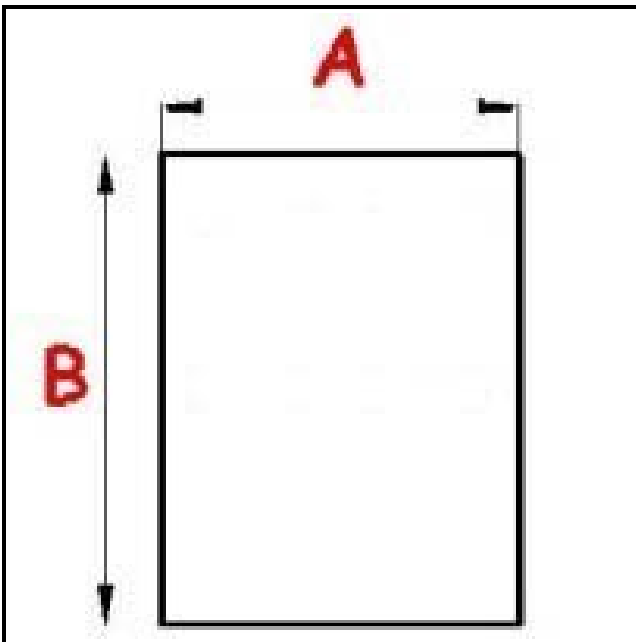

2123342

MAGNETIC SNAP IN GASKET INT.347X487mm EXT.358X498mm QQ1 GREY

Date: 04-08-2025

Technical data

SHORT SIDE mm	A=358mm
LONG SIDE mm	B=498mm
PROFILE TYPE	QQ1