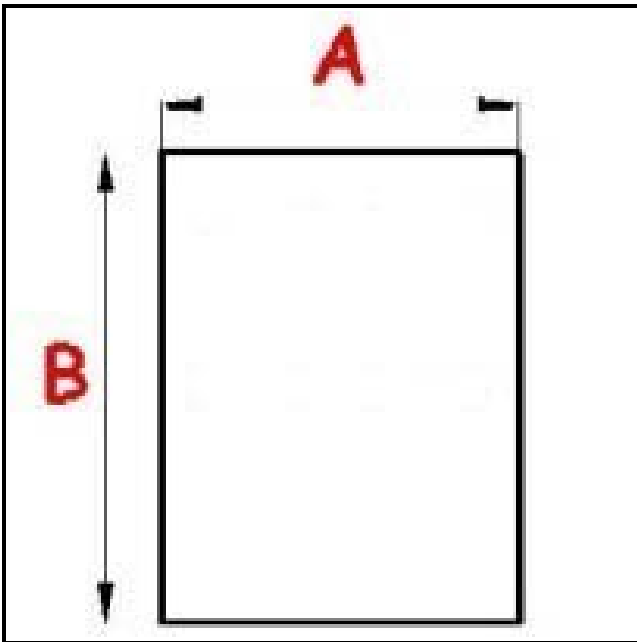

2123156

MAGNETIC SNAP IN GASKTE 643X1173MM QQ1 O.D.

Date: 05-08-2025

Technical data

SHORT SIDE mm	A=643mm
LONG SIDE mm	B=1173mm
PROFILE TYPE	QQ1