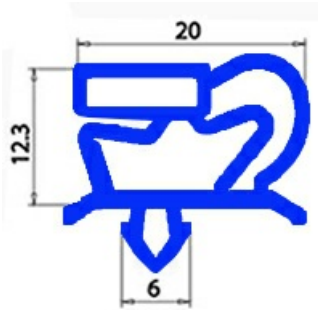

2123156

MAGNETIC SNAP IN GASKTE 643X1173MM QQ1 O.D.

Date: 05-08-2025

Technical data

SHORT SIDE mm	A=643mm
LONG SIDE mm	B=1173mm
PROFILE TYPE	QQ1