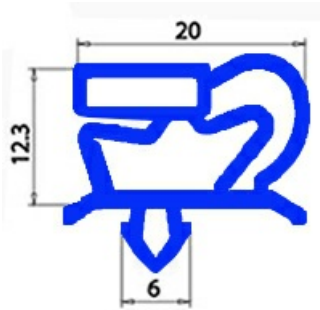

2103780

MAGNETIC SNAP IN GASKET 510X435mm QQ1

Date: 05-05-2025

ORIGINAL
OSP
SPARE PARTS

Technical data

SHORT SIDE mm	A=435 mm
LONG SIDE mm	B=510 mm
PROFILE TYPE	QQ1

Manufacturer code

ELECTROLUX PROFESSIONAL S.P.A.