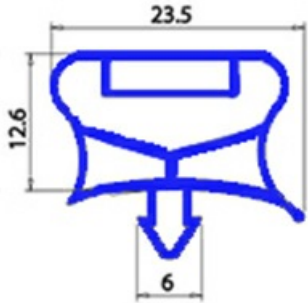

2103438

GASKET MAGNETIC SNAP 410X285 MM O.D. QQ7

Date: 06-08-2025

Technical data

SHORT SIDE mm	A=285 mm
LONG SIDE mm	B=410 mm
PROFILE TYPE	QQ7