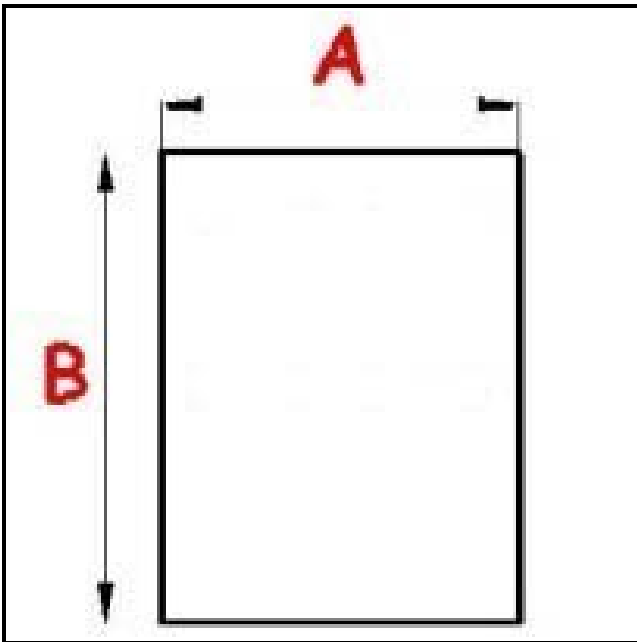

2103438

GASKET MAGNETIC SNAP 410X285 MM O.D. QQ7

Date: 06-08-2025

Technical data

SHORT SIDE mm	A=285 mm
LONG SIDE mm	B=410 mm
PROFILE TYPE	QQ7