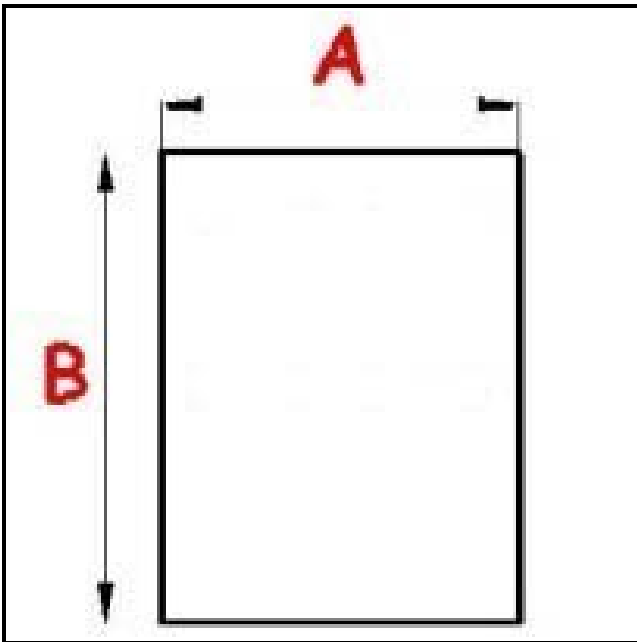

2103268

MAGNETIC SNAP-IN GASKET 592X537 mm QQ4

Date: 06-08-2025

Technical data

SHORT SIDE mm	A=537 mm
LONG SIDE mm	B=592 mm
PROFILE TYPE	QQ4