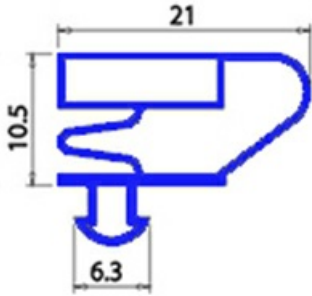

2103268

MAGNETIC SNAP-IN GASKET 592X537 mm QQ4

Date: 06-08-2025

Technical data

SHORT SIDE mm	A=537 mm
LONG SIDE mm	B=592 mm
PROFILE TYPE	QQ4